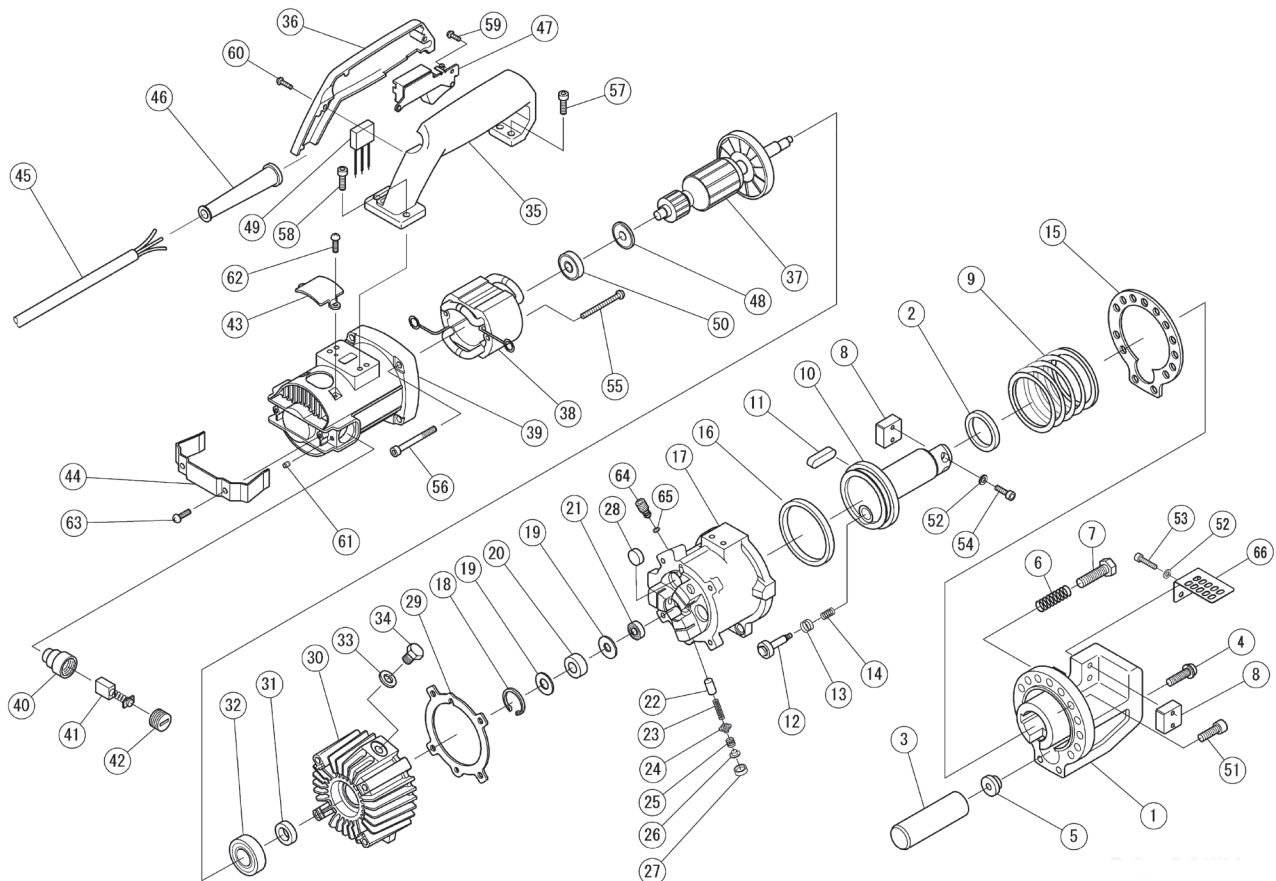

## DC-20WH Portable Rebar Cutter Parts Guide

## DC-20WH Portable Rebar Cutter Parts Guide

1	1CM20012	HOUSING
2	1CM2002	SEAL PACKING SKY35
3	1C1958	AIR BAG
4	1CM2028	AIR BAG SET BOLT
5	1CM2027	AIR BAG NUT
6	1C1603	LOCK SPRING
7	7B10038	STOPPER BOLT M10X38
8	RB-20XH	CUTTER BLOCK SET
9	1C1920	RETURN SPRING
10	1C19171	PISTON
11	1C1936	PISTON KEY
12	1C1319	RETURN VALVE
13	1C1921	RETURN VALVE SPRING
14	1C1922	VALVE END SPRING
15	1CM2025	CYLINDER PACKING
16	1C1918	SEAL PACKING
17	1C2061500	CYLINDER
18	1C1326	SNAP RING H27
19	1C1325	BEARING GUIDE
20	1C1340	NEEDLE BEARING
21	1CW0003	BALL BEARING 698
22	1C1327	RAM
23	1C1330	RAM RETURN SPRING
24	1C13281	DELIVERY VALVE
25	1C1331	DELIVERY VALVE SPRING
26	1C13352	SPRING GUIDE
27	1C13292	PUMP HEAD SEAL
28	3P1044	MAGNET FILTER
29	1C1951G	PUMP CASE PACKING
30	1C2059900	PUMP CASE
31	1C1342	OIL SEAL SC15-25-7
32	1C1941	BALL BEARING 6004VV
33	1C1305	SEAL WASHER WF10

34	1C1304	OIL PLUG M10X15
35	1C1944B/C	MAIN HANDLE
36	1C1946	SWITCH COVER
37	1C19612E	ARMATURE ASS'Y
38	1C1961D	STATOR COIL
39	1C1961K	MOTOR HOUSING
40	1C1961J	BRUSH HOLDER
41	1C1961A	CARBON BRUSH SET
42	1C1961H	BRUSH CAP
43	1C1961SC	SIDE COVER
44	1C1961TC	TAIL COVER
45	1C1961F	CORD SET
46	1C1961I	CORD ARMER
47	1C1961B	SWITCH
49	1C1961L	CONDENSER
50	1C1961M	BALL BEARING 6000VV
51	1C1912	CAP BOLT M8X25
52	1C1311W	SPRING WASHER M5
53	1C1311B	CAP BOLT M5X25
54	1C1313	CAP BOLT M5X18
55	7P205055	PAN HEAD BOLT M5X55
56	1C1949	CAP BOLT M6X90
57	1BR5092	CAP BOLT M6X16
58	1C1945	CAP BOLT M6X18
59	7PB04008	PAN HEAD BOLT M4X8
60	1C1947	PAN HEAD BOLT M4X15
61	7SS05008	SET SCREW M5X8
62	7PB04008	PAN HEAD BOLT M4X8
63	7PB05010	PAN HEAD BOLT M5X10
64	1C4160601	RELEASE VALVE
65	7ORS4	O RING
66	1C4195900	CUTTER GUARD